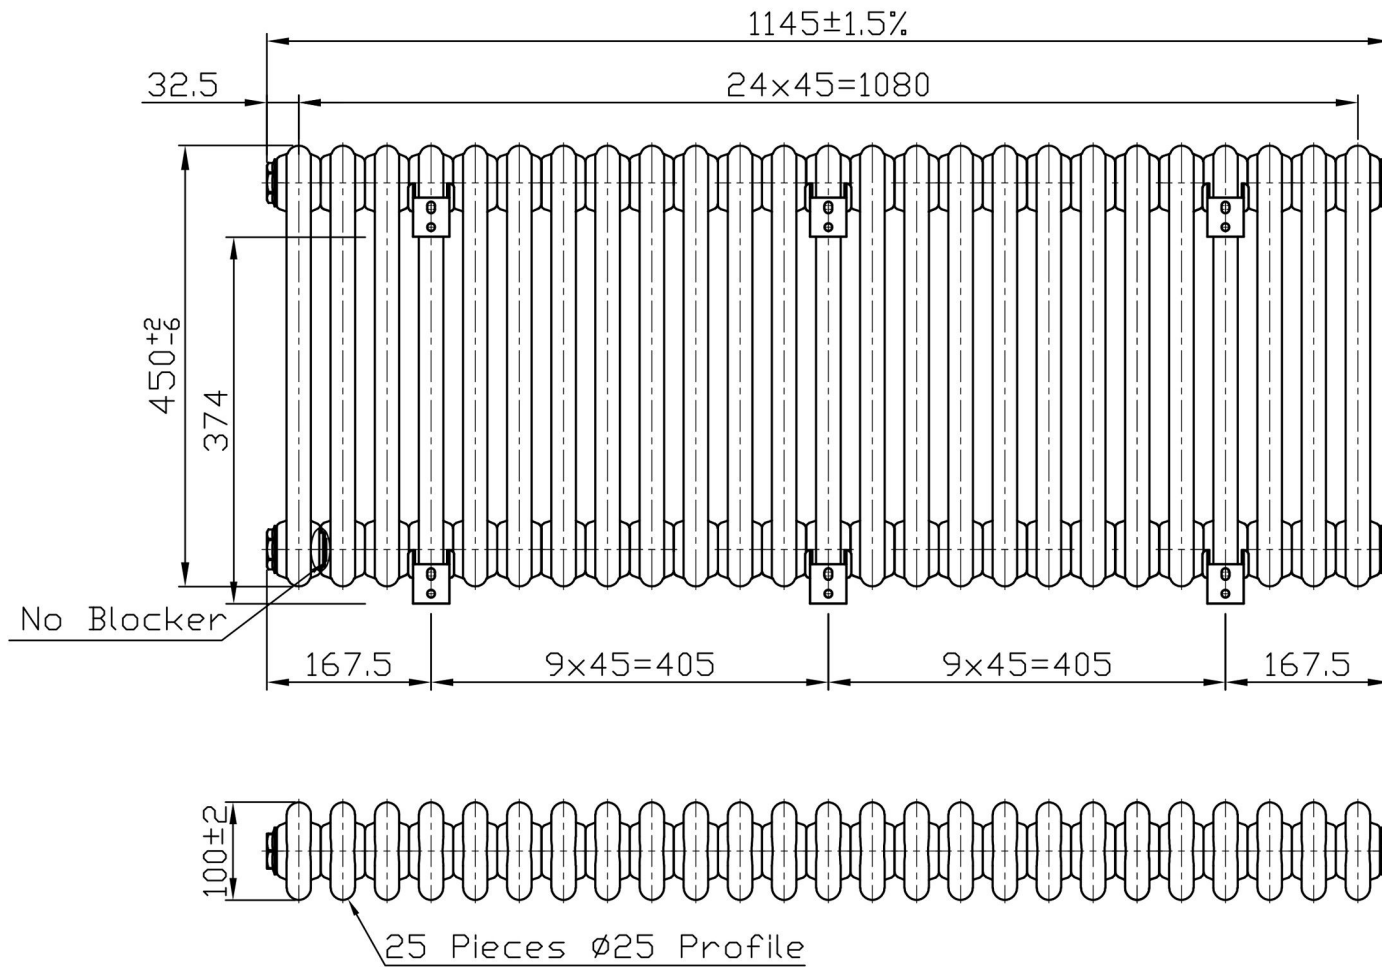

# Imperia 3 Column Horizontal 450 x 1145mm. Painted

## Technical Drawing

Unit: mm

**Eastbrook** 

Eastbrook Road, Gloucester GL4 3DB

Technical Helpline : 01452 317890

Mon - Fri / 8am - 5pm

Email : [technical@eastbrookco.com](mailto:technical@eastbrookco.com)