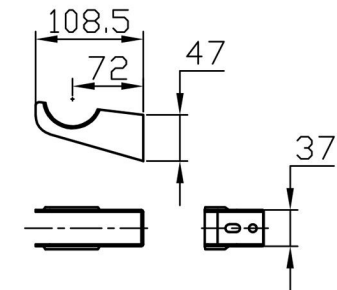

Imperia 3 Column Horizontal 450 x 1145mm. Painted

Technical Drawing

Unit: mm

Eastbrook

Eastbrook Road, Gloucester GL4 3DB

Technical Helpline : 01452 317890

Mon - Fri / 8am - 5pm

Email : technical@eastbrookco.com